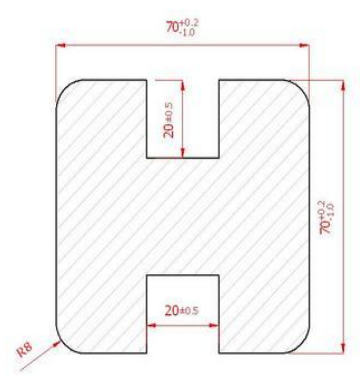

Half round post diameter	Length, cm
Ø 5-Ø 20	50-600

BELWOOD

Darziema street 60-219, LV-1073, Riga, LATVIA
Tel.: +371 29114040, fax: +371 6711 3608

e-mail: inesa@belwood.lv,
www.belwood.lv

Rollborders

Diameter	Height, cm	Length, cm
Ø 7	15-20 cm 25-30cm 50 cm	180-300

BELWOOD

Darziema street 60-219, LV-1073, Riga, LATVIA
Tel.: +371 29114040, fax: +371 6711 3608

e-mail: inesa@belwood.lv,
www.belwood.lv

Beams

Size	Lenght, cm
70x70 90x90 120x120	100-350

BELWOOD

Darziema street 60-219, LV-1073, Riga, LATVIA
Tel.: +371 29114040, fax: +371 6711 3608

e-mail: inesa@belwood.lv,
www.belwood.lv

Beams with profile

Profiles:

Size	Lenght, cm
70x70 90x90 120x120	100-350

Boards

Size	Lenght, cm
15x120/145 18x120/145 28x120/145 32x120/145	100-480

Boards with profile

Size	Lenght, cm
18x120/145 28x120/145 32x120/145	100-360

*Other dimensions can be offered on demand.

BELWOOD

Darziema street 60-219, LV-1073, Riga, LATVIA
Tel.: +371 29114040, fax: +371 6711 3608

e-mail: inesa@belwood.lv,
www.belwood.lv